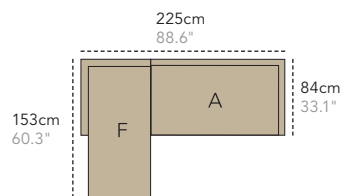

Connect combinations

A

B

C

D

E

F