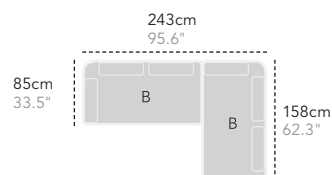

Horizon combinations

A

B