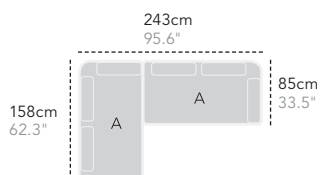

Horizon combinations

A

B