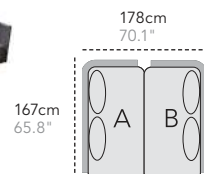

Moments combinations

A

B

C

D