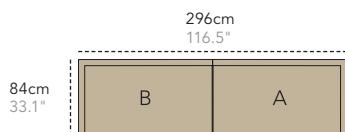

Connect combinations

A

B

C

D

E

F