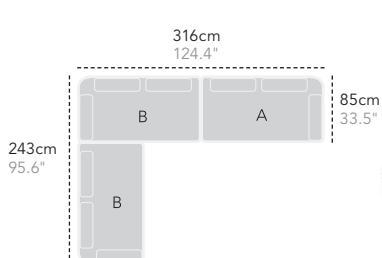

Horizon combinations

A

B