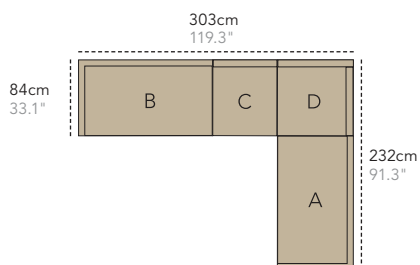

Connect combinations

A

B

C

D

E

F