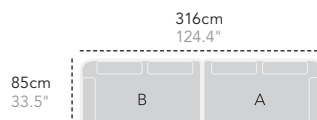

Horizon combinations

A

B