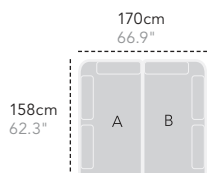

Horizon combinations

A

B