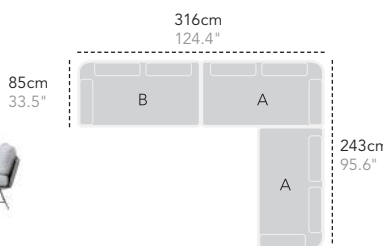

Horizon combinations

A

B