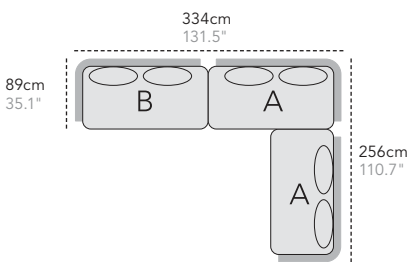

Moments combinations

A

B

C

D