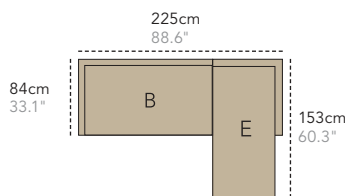

Connect combinations

A

B

C

D

E

F