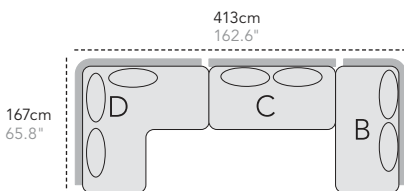

Moments combinations

A

B

C

D