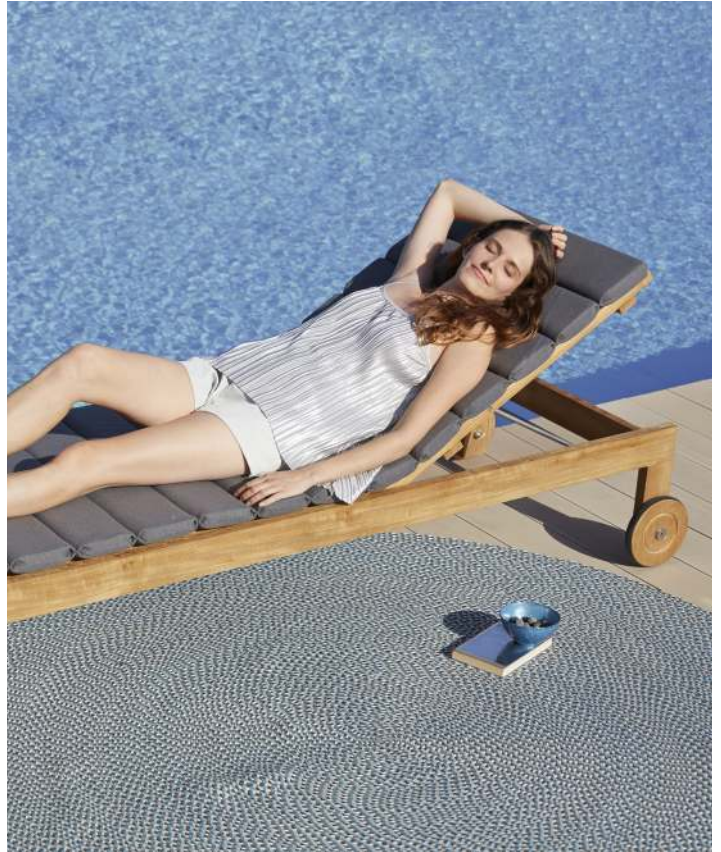

Featured: on-the-move side table

SPACE DAYBED

Design by Foersom & Hiort-Lorenzen MDD

Featured: twist side table

SIESTA SUNBED

Design by Cane-line design team

PRESLEY SUNBED

Design by Cane-line design team