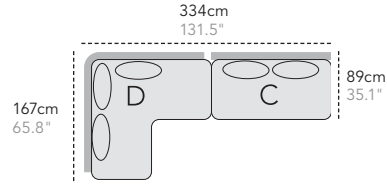

Moments combinations

A

B

C

D