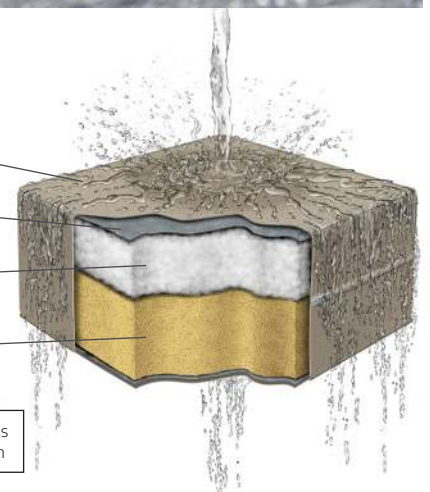

Cushion composition

Outer cover/fabric

Inner cover/rain cover

Padding

QuickDryFoam®

90% of rainwater is repelled, whereas only 10% passes through the cushion