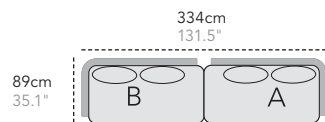

Moments combinations

A

B

C

D