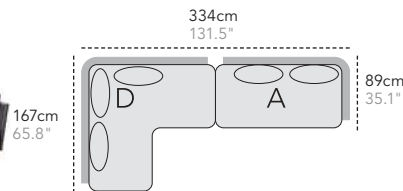

Moments combinations

A

B

C

D