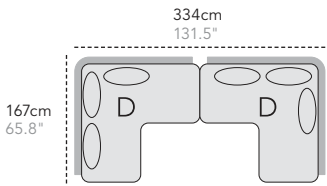

Moments combinations

A

B

C

D