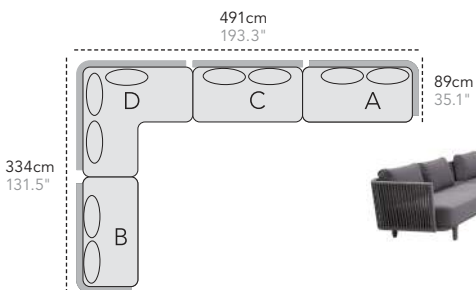

Moments combinations

A

B

C

D