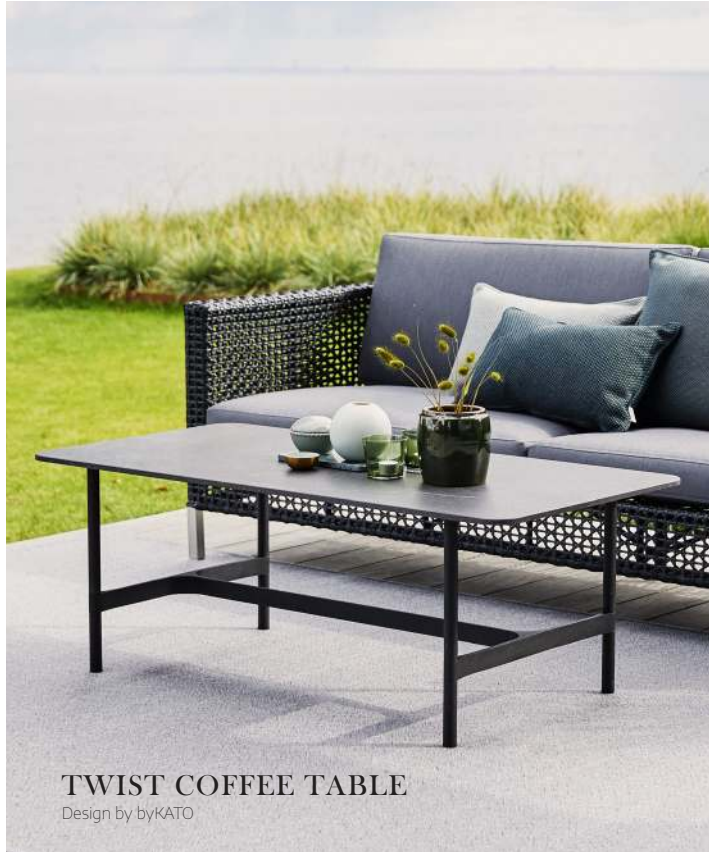

CHILL-OUT COFFEE TABLE
Design by Strand+Hvass

CHILL-OUT COFFEE TABLE, SMALL
Design by Strand+Hvass

TIME-OUT COFFEE TABLE
Design by Strand+Hvass

TIME-OUT SIDE TABLE
Design by Strand+Hvass

ROLL BAR TROLLEY

Design by Welling/Ludvik