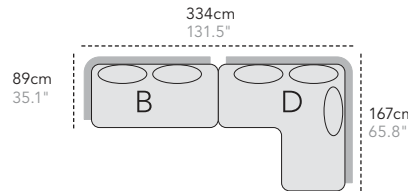

Moments combinations

A

B

C

D